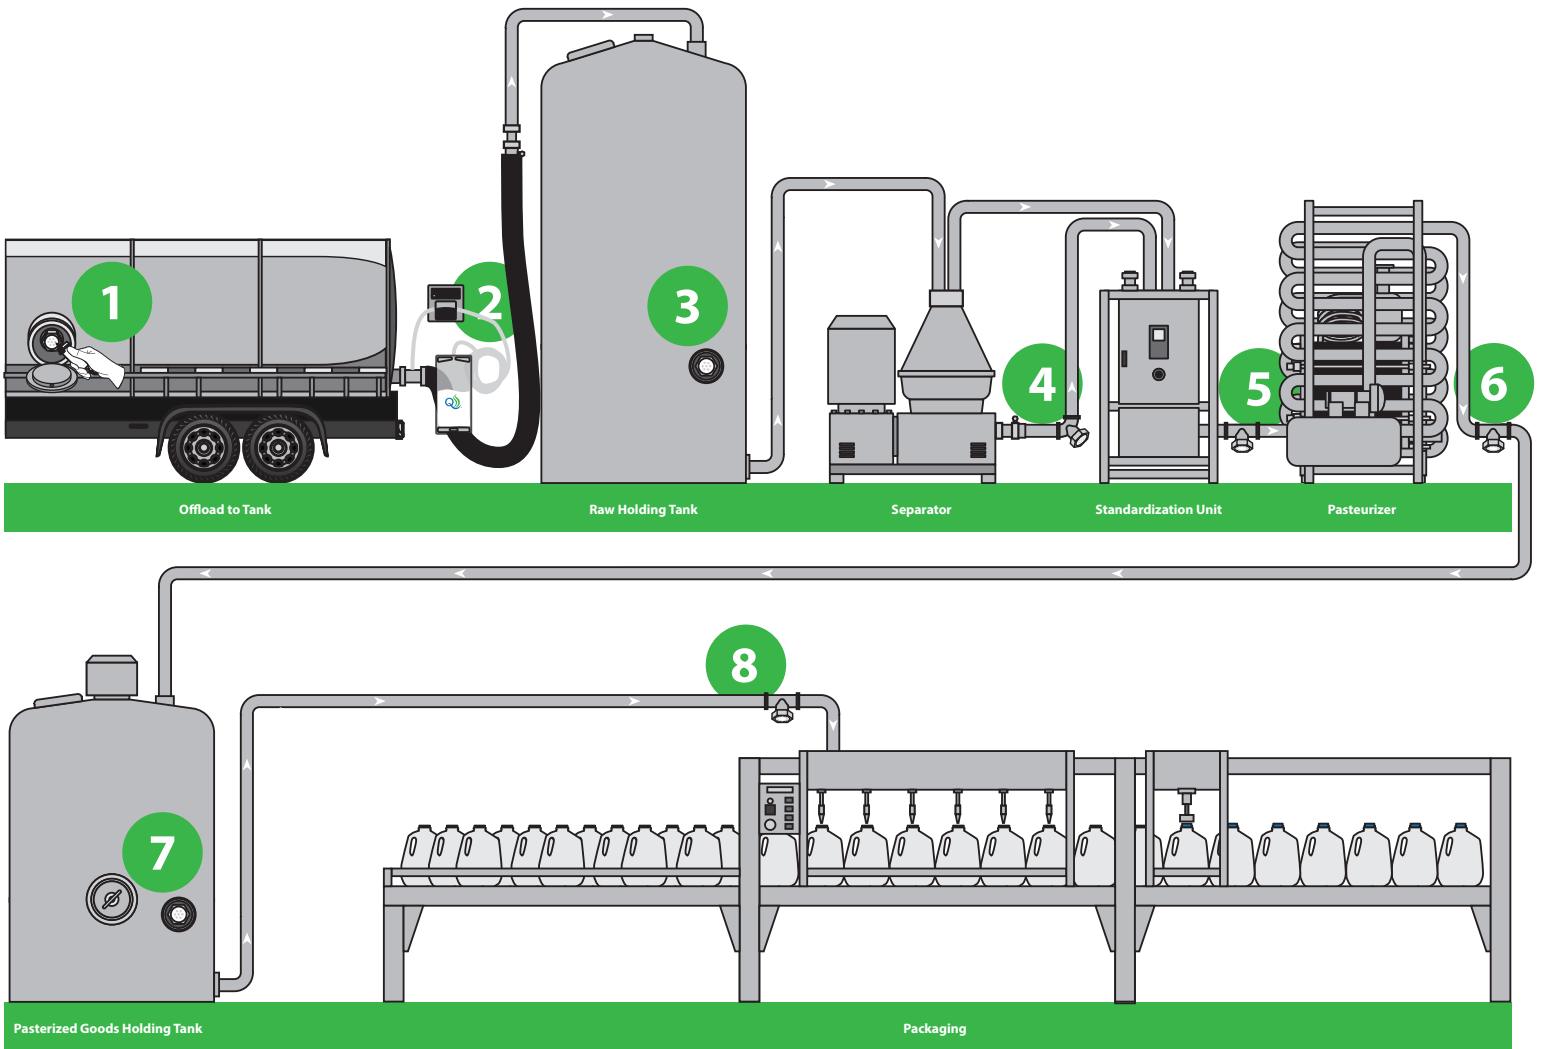

QUALITRU SAMPLING SYSTEMS

DAIRY PROCESSING MILK APPLICATION

471 Hayward Avenue North
Oakdale, Minnesota 55128

651.501.2337

www.qualitru.com