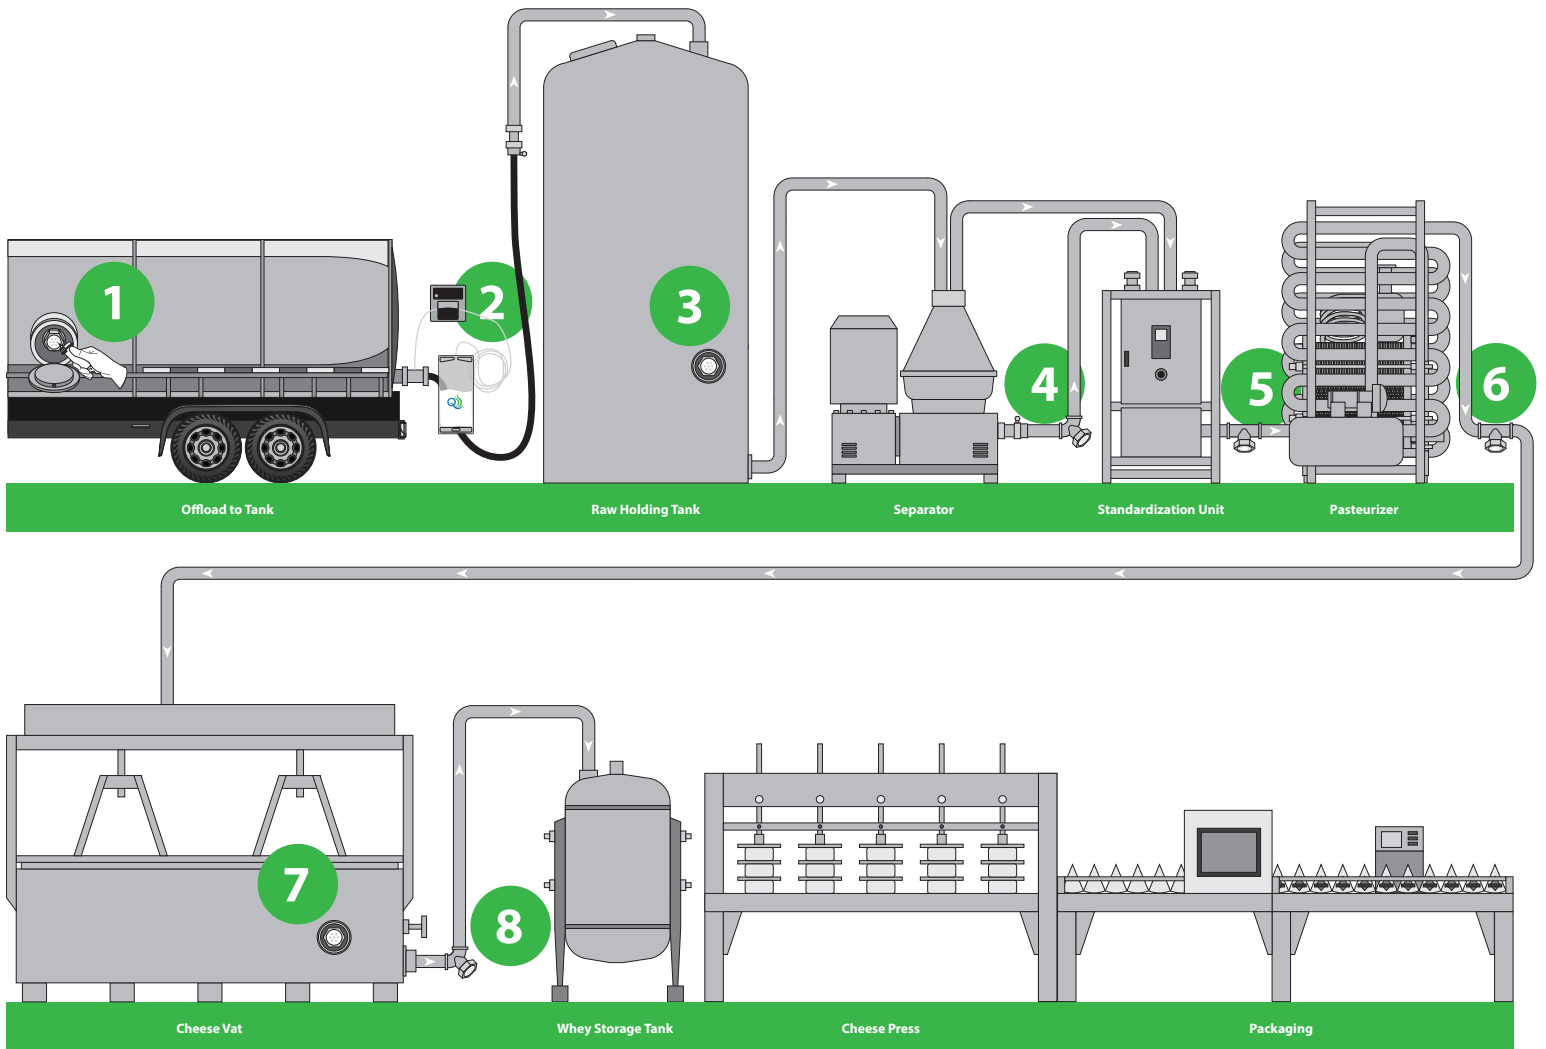

DAIRY PROCESSORS - CHEESE APPLICATION SITES

471 Hayward Avenue North
Oakdale, Minnesota 55128
651.501.2337
www.qualitru.com